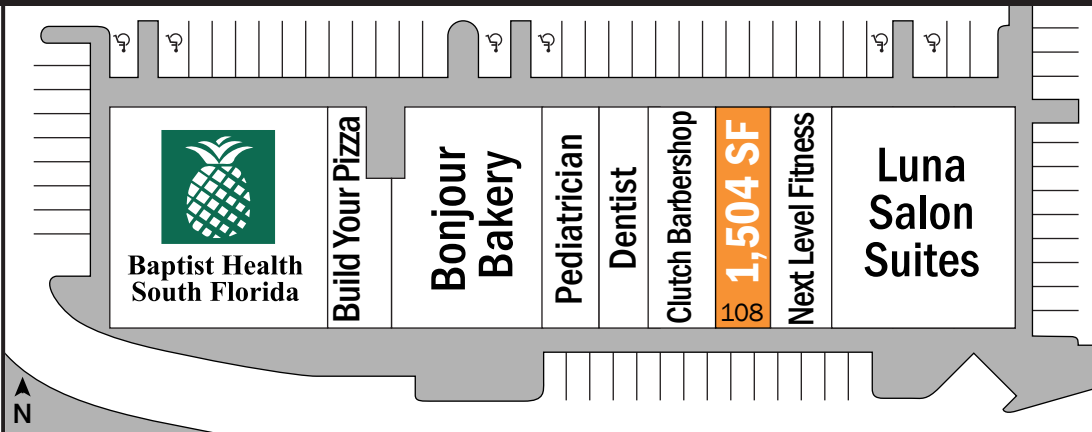

kendall pointe

16650 N KENDALL DRIVE • MIAMI, FL • 33196

CENTRE-LINE

pure retail

1st Floor - Retail

- AVAILABLE
- LEASED

LEASING INFORMATION

Jessica Fernandez
305.576.9008 ext. 5
jf@centre-line.com