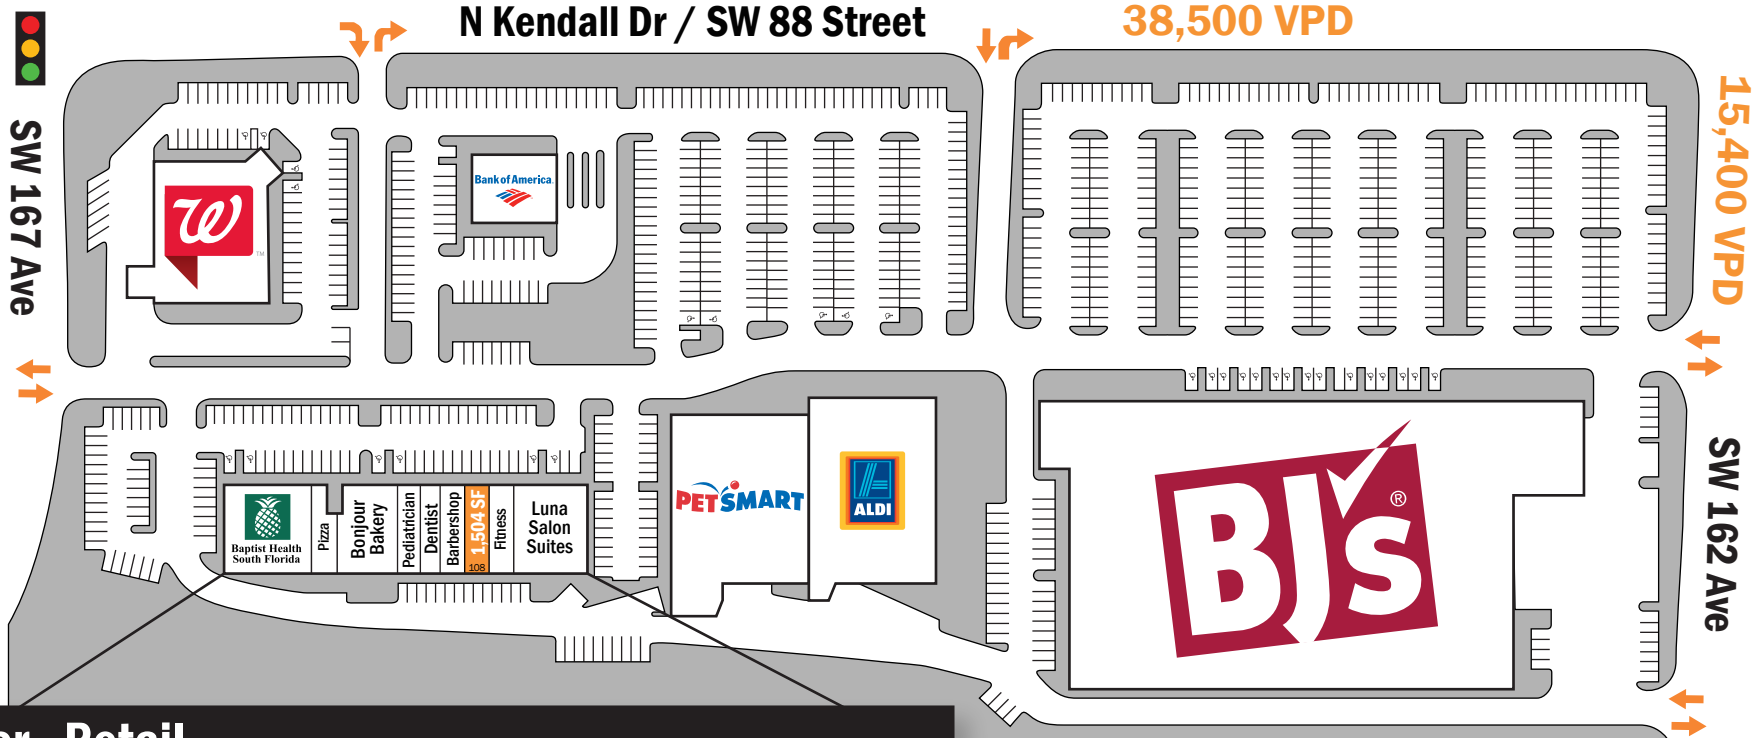

kendall pointe

16650 N KENDALL DRIVE • MIAMI, FL • 33196

CENTRE-LINE

pure retail

1st Floor - Retail

- AVAILABLE
- LEASED

LEASING INFORMATION

Jessica Fernandez
305.576.9008 ext. 5
jf@centre-line.com