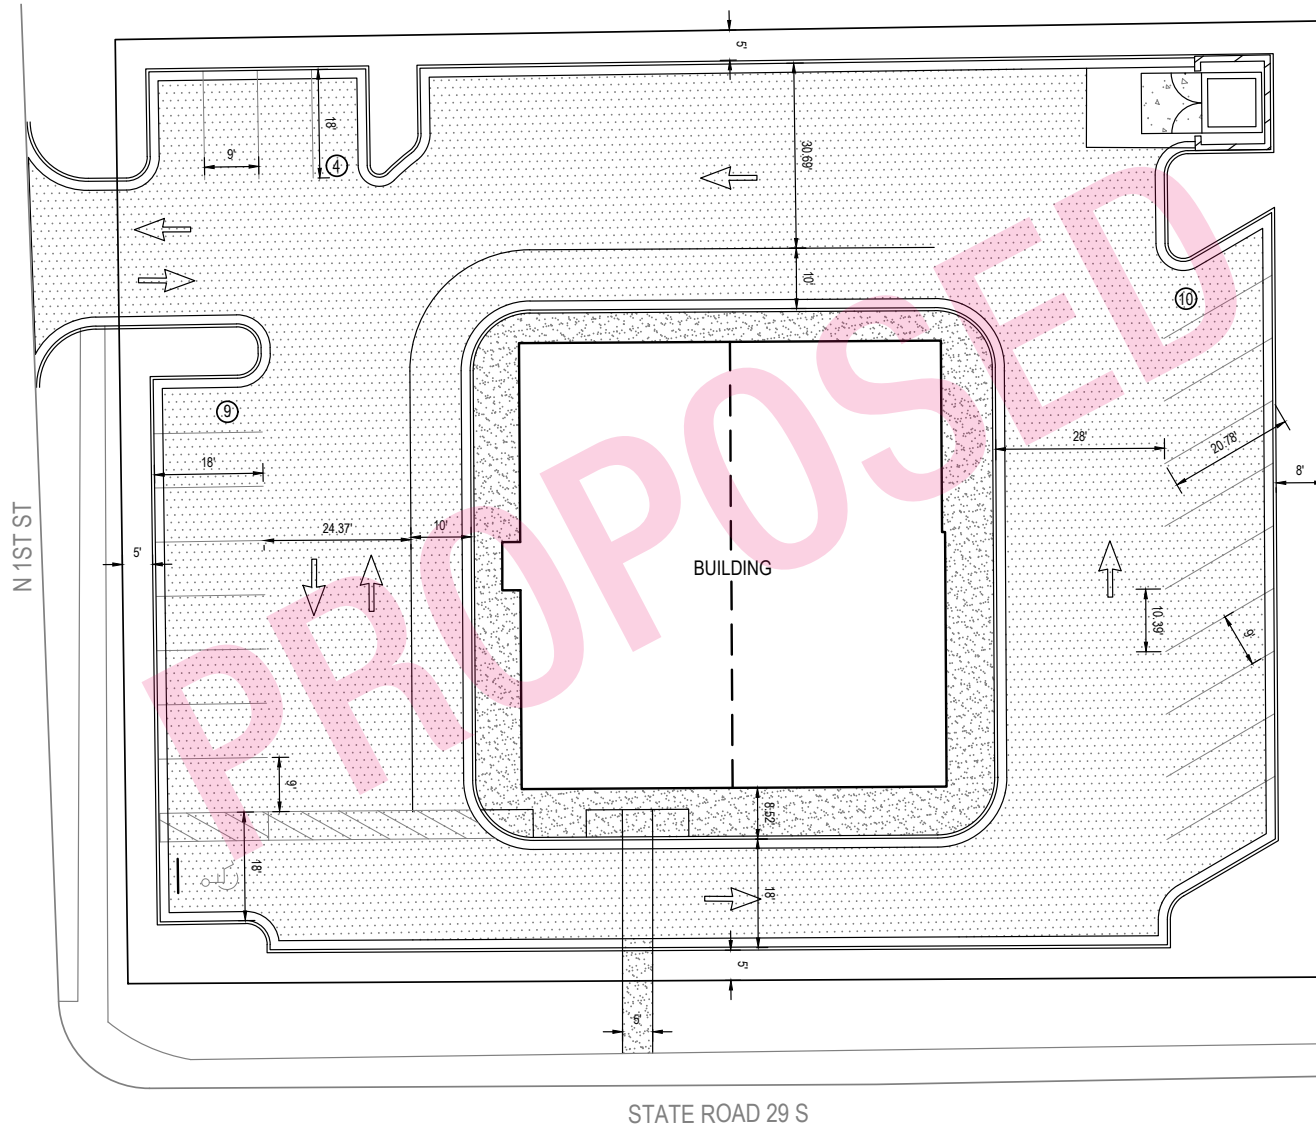

CORNER RETAIL PAD

104 N 1st Street, Immokalee, FL 34142

FOR LEASE/BTS

END-CAP DRIVE-THRU

BRIXWORX

LINDSEY PANKEY
786.302.1070
lp@centre-line.com

CENTRE-LINE.COM
2665 S. Bayshore Dr, #1207
Miami, FL 33133