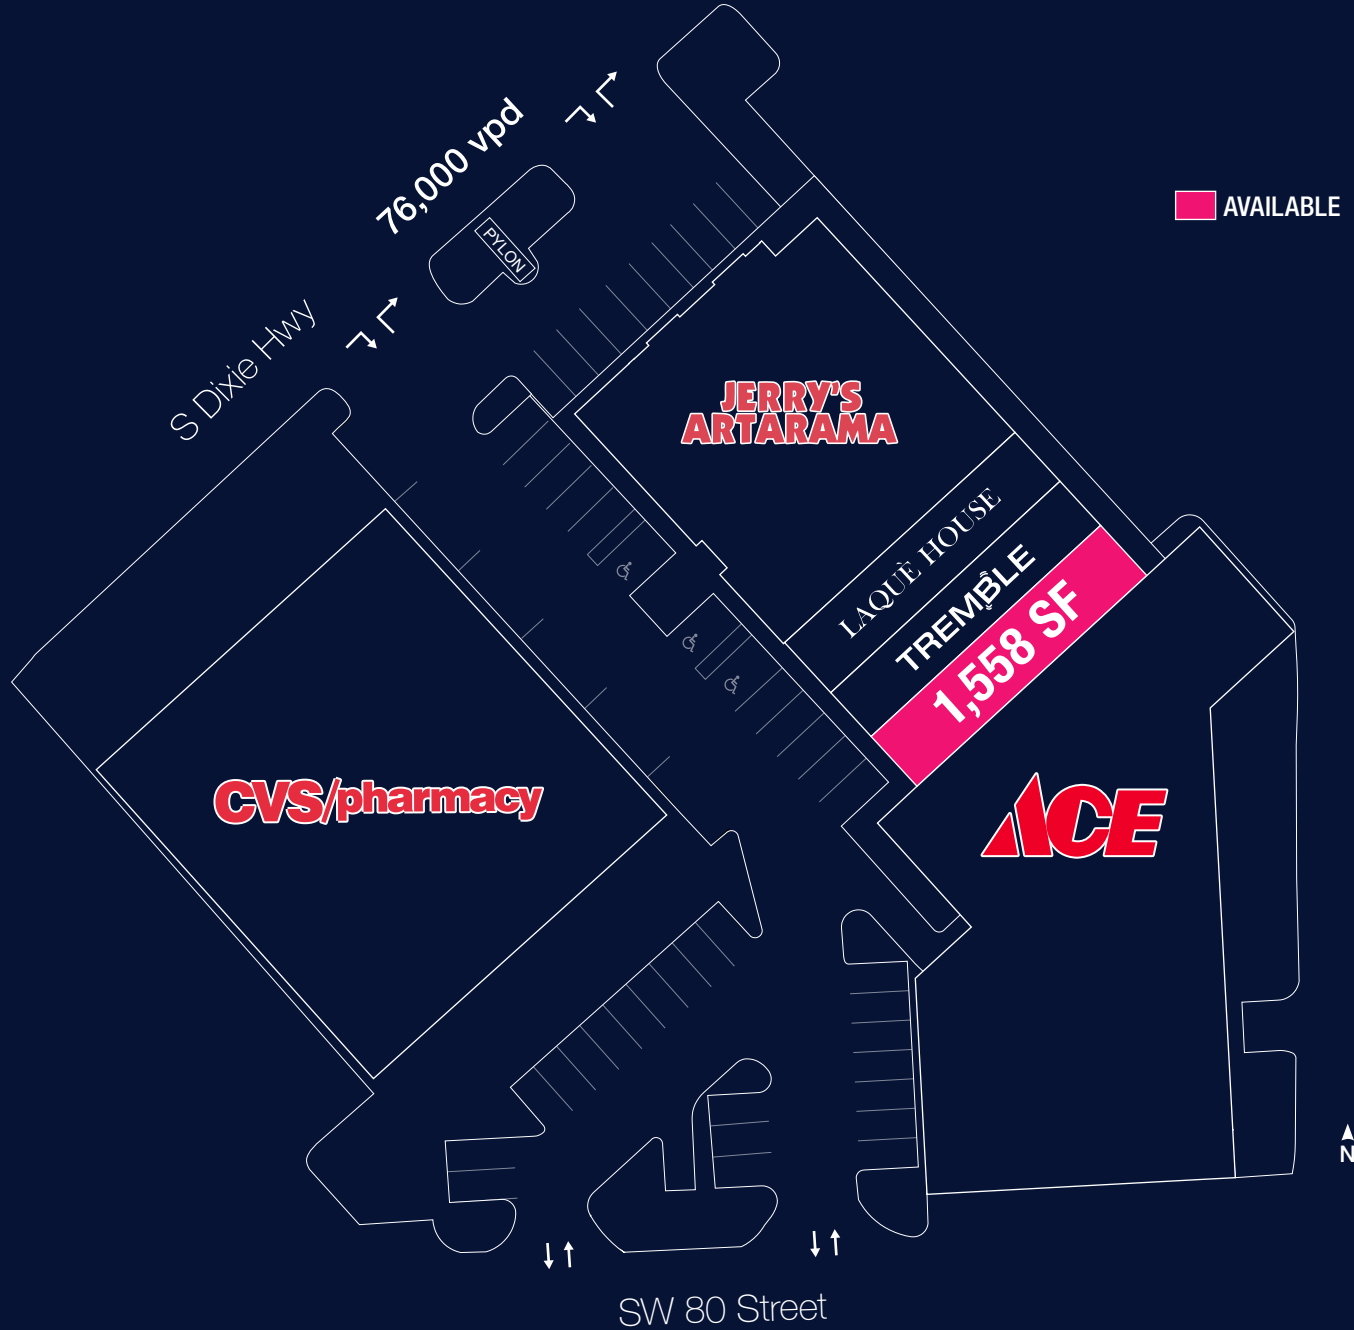

6448 South Dixie Hwy

SOUTH MIAMI, FL · 33143

Leasing Information:
JESSICA FERNANDEZ
305.576.8039
jf@centre-line.com