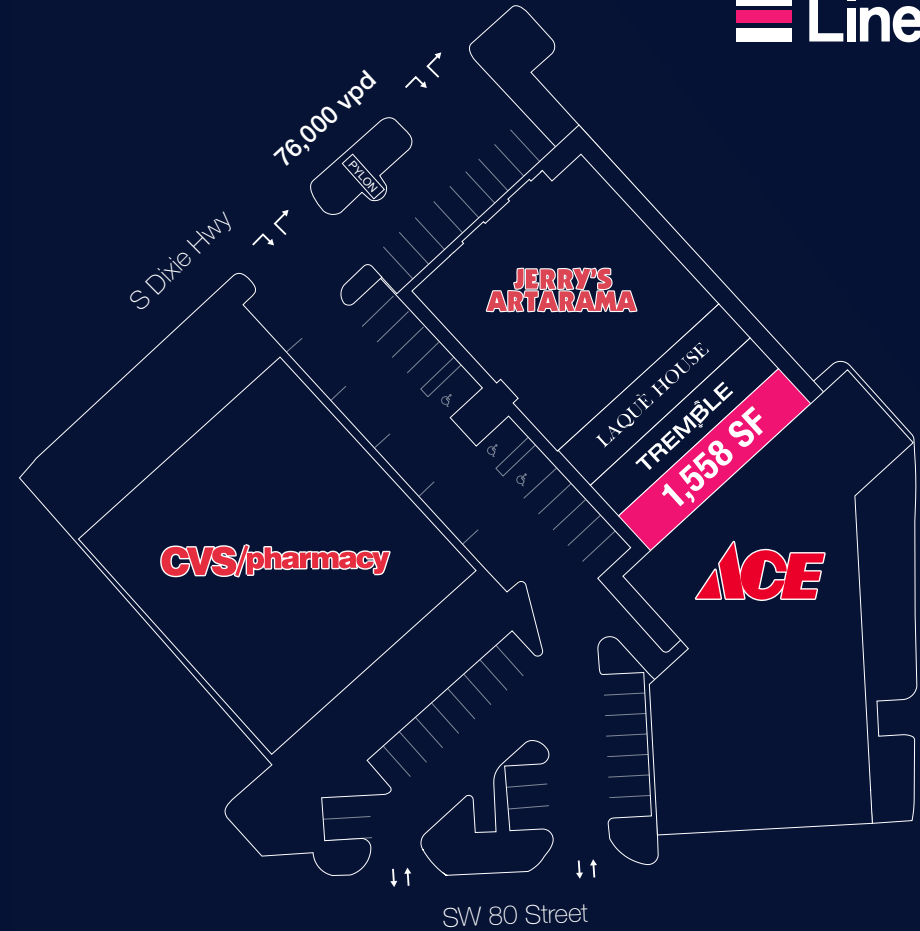

6448 South Dixie Hwy

SOUTH MIAMI, FL · 33143

AVAILABLE

1,558 sf

PROPERTY HIGHLIGHTS

Co-tenants include Jerry's Wholesale Art Supplies, Ace Hardware, Tremble Pilates, & Laque House Beauty Bar

Prominent pylon signage available on US-1

Signalized intersection provides full access to property via SW 80 St; Right-in, right-out access to US-1

Leasing Information:

JESSICA FERNANDEZ

305.576.8039

jf@centre-line.com