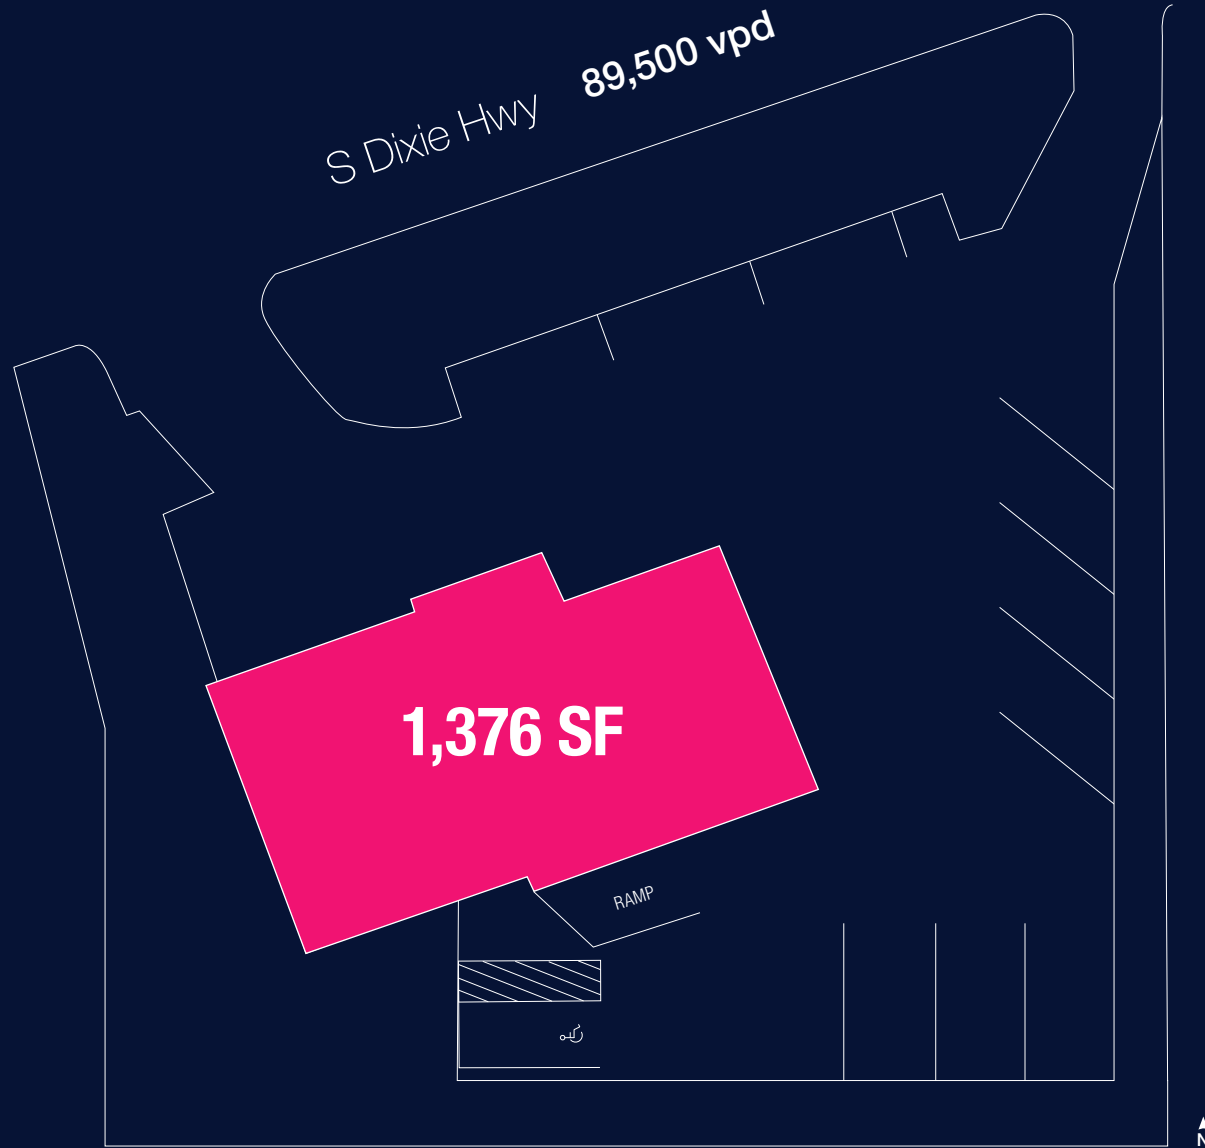

# 2500 South Dixie Highway

MIAMI, FL · 33133

Leasing Information:  
**JESSICA FERNANDEZ**  
305.576.9008  
jf@centre-line.com